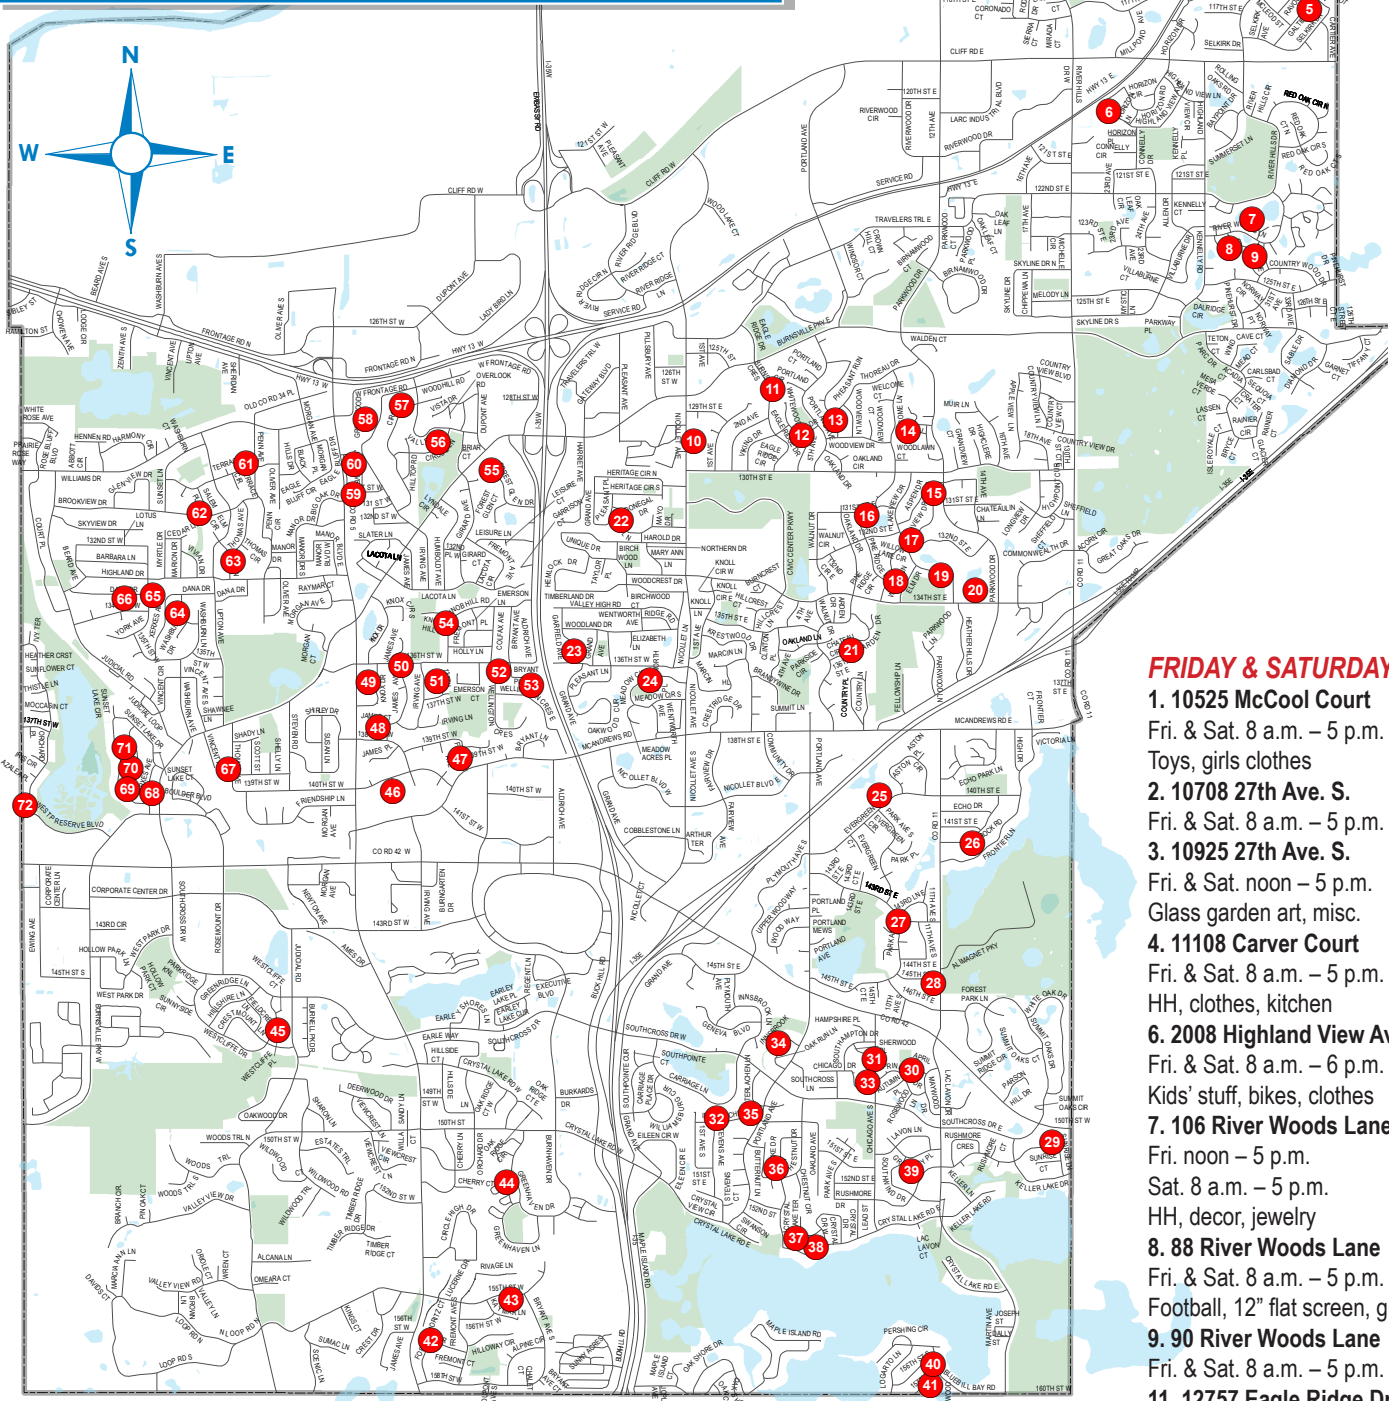

2018 Burnsville Community-Wide Garage Sales

May 18-19

Burnsville

View an interactive map at
www.burnsville.org/garagesale

FRIDAY & SATURDAY SALES

1. 10525 McCool Court
  Fri. & Sat. 8 a.m. – 5 p.m.
  Toys, girls clothes
2. 10708 27th Ave. S.
  Fri. & Sat. 8 a.m. – 5 p.m.
3. 10925 27th Ave. S.
  Fri. & Sat. noon – 5 p.m.
  Glass garden art, misc.
4. 11108 Carver Court
  Fri. & Sat. 8 a.m. – 5 p.m.
  HH, clothes, kitchen
6. 2008 Highland View Ave.
  Fri. & Sat. 8 a.m. – 6 p.m.
  Kids' stuff, bikes, clothes
7. 106 River Woods Lane
  Fri. noon – 5 p.m.
  Sat. 8 a.m. – 5 p.m.
  HH, decor, jewelry
8. 88 River Woods Lane
  Fri. & Sat. 8 a.m. – 5 p.m.
  Football, 12" flat screen, girls clothes
9. 90 River Woods Lane
  Fri. & Sat. 8 a.m. – 5 p.m.
11. 12757 Eagle Ridge Drive
  Fri. 9 a.m. – 5 p.m.
  Sat. 9 a.m. – noon

List of addresses on page 2