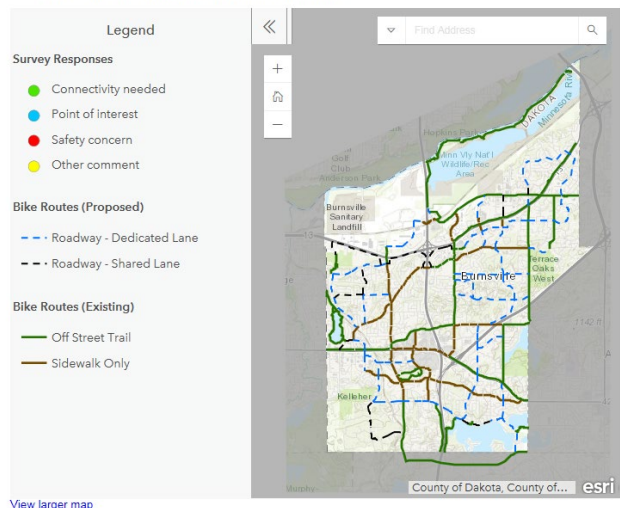

City Of Burnsville

100 Civic Center Parkway, Burnsville, MN 55337

Phone: 952-895-4400

Fax: 952-895-4404

www.burnsville.org

FOR IMMEDIATE RELEASE

Oct. 4, 2018

Contact: Jen Desrude
City Engineer
952-895-4544

OPEN HOUSE, ONLINE FEEDBACK OPPORTUNITY FOR ON-STREET BIKE LANES

The City of Burnsville is conducting a study to identify areas that could potentially accommodate on-street bike lanes. Those interested in learning more are invited to attend an upcoming community open house:

When: Wednesday, Oct. 24 | 4 – 6 p.m.
Where: Burnsville City Hall, 100 Civic Center Parkway

The City has also developed an interactive map that allows users to view potential on-street bike lane locations and provide location-based feedback. The survey/map will help the City prioritize routes and various bike lane types.

For more information, to view the interactive map or to provide feedback visit www.burnsville.org/bikelanes.

Cutline:
Users can view potential on-street bike lane locations and provide location-based feedback on the interactive map located at www.burnsville.org/bikelanes.

Potential Bike Lane Locations/Types

###