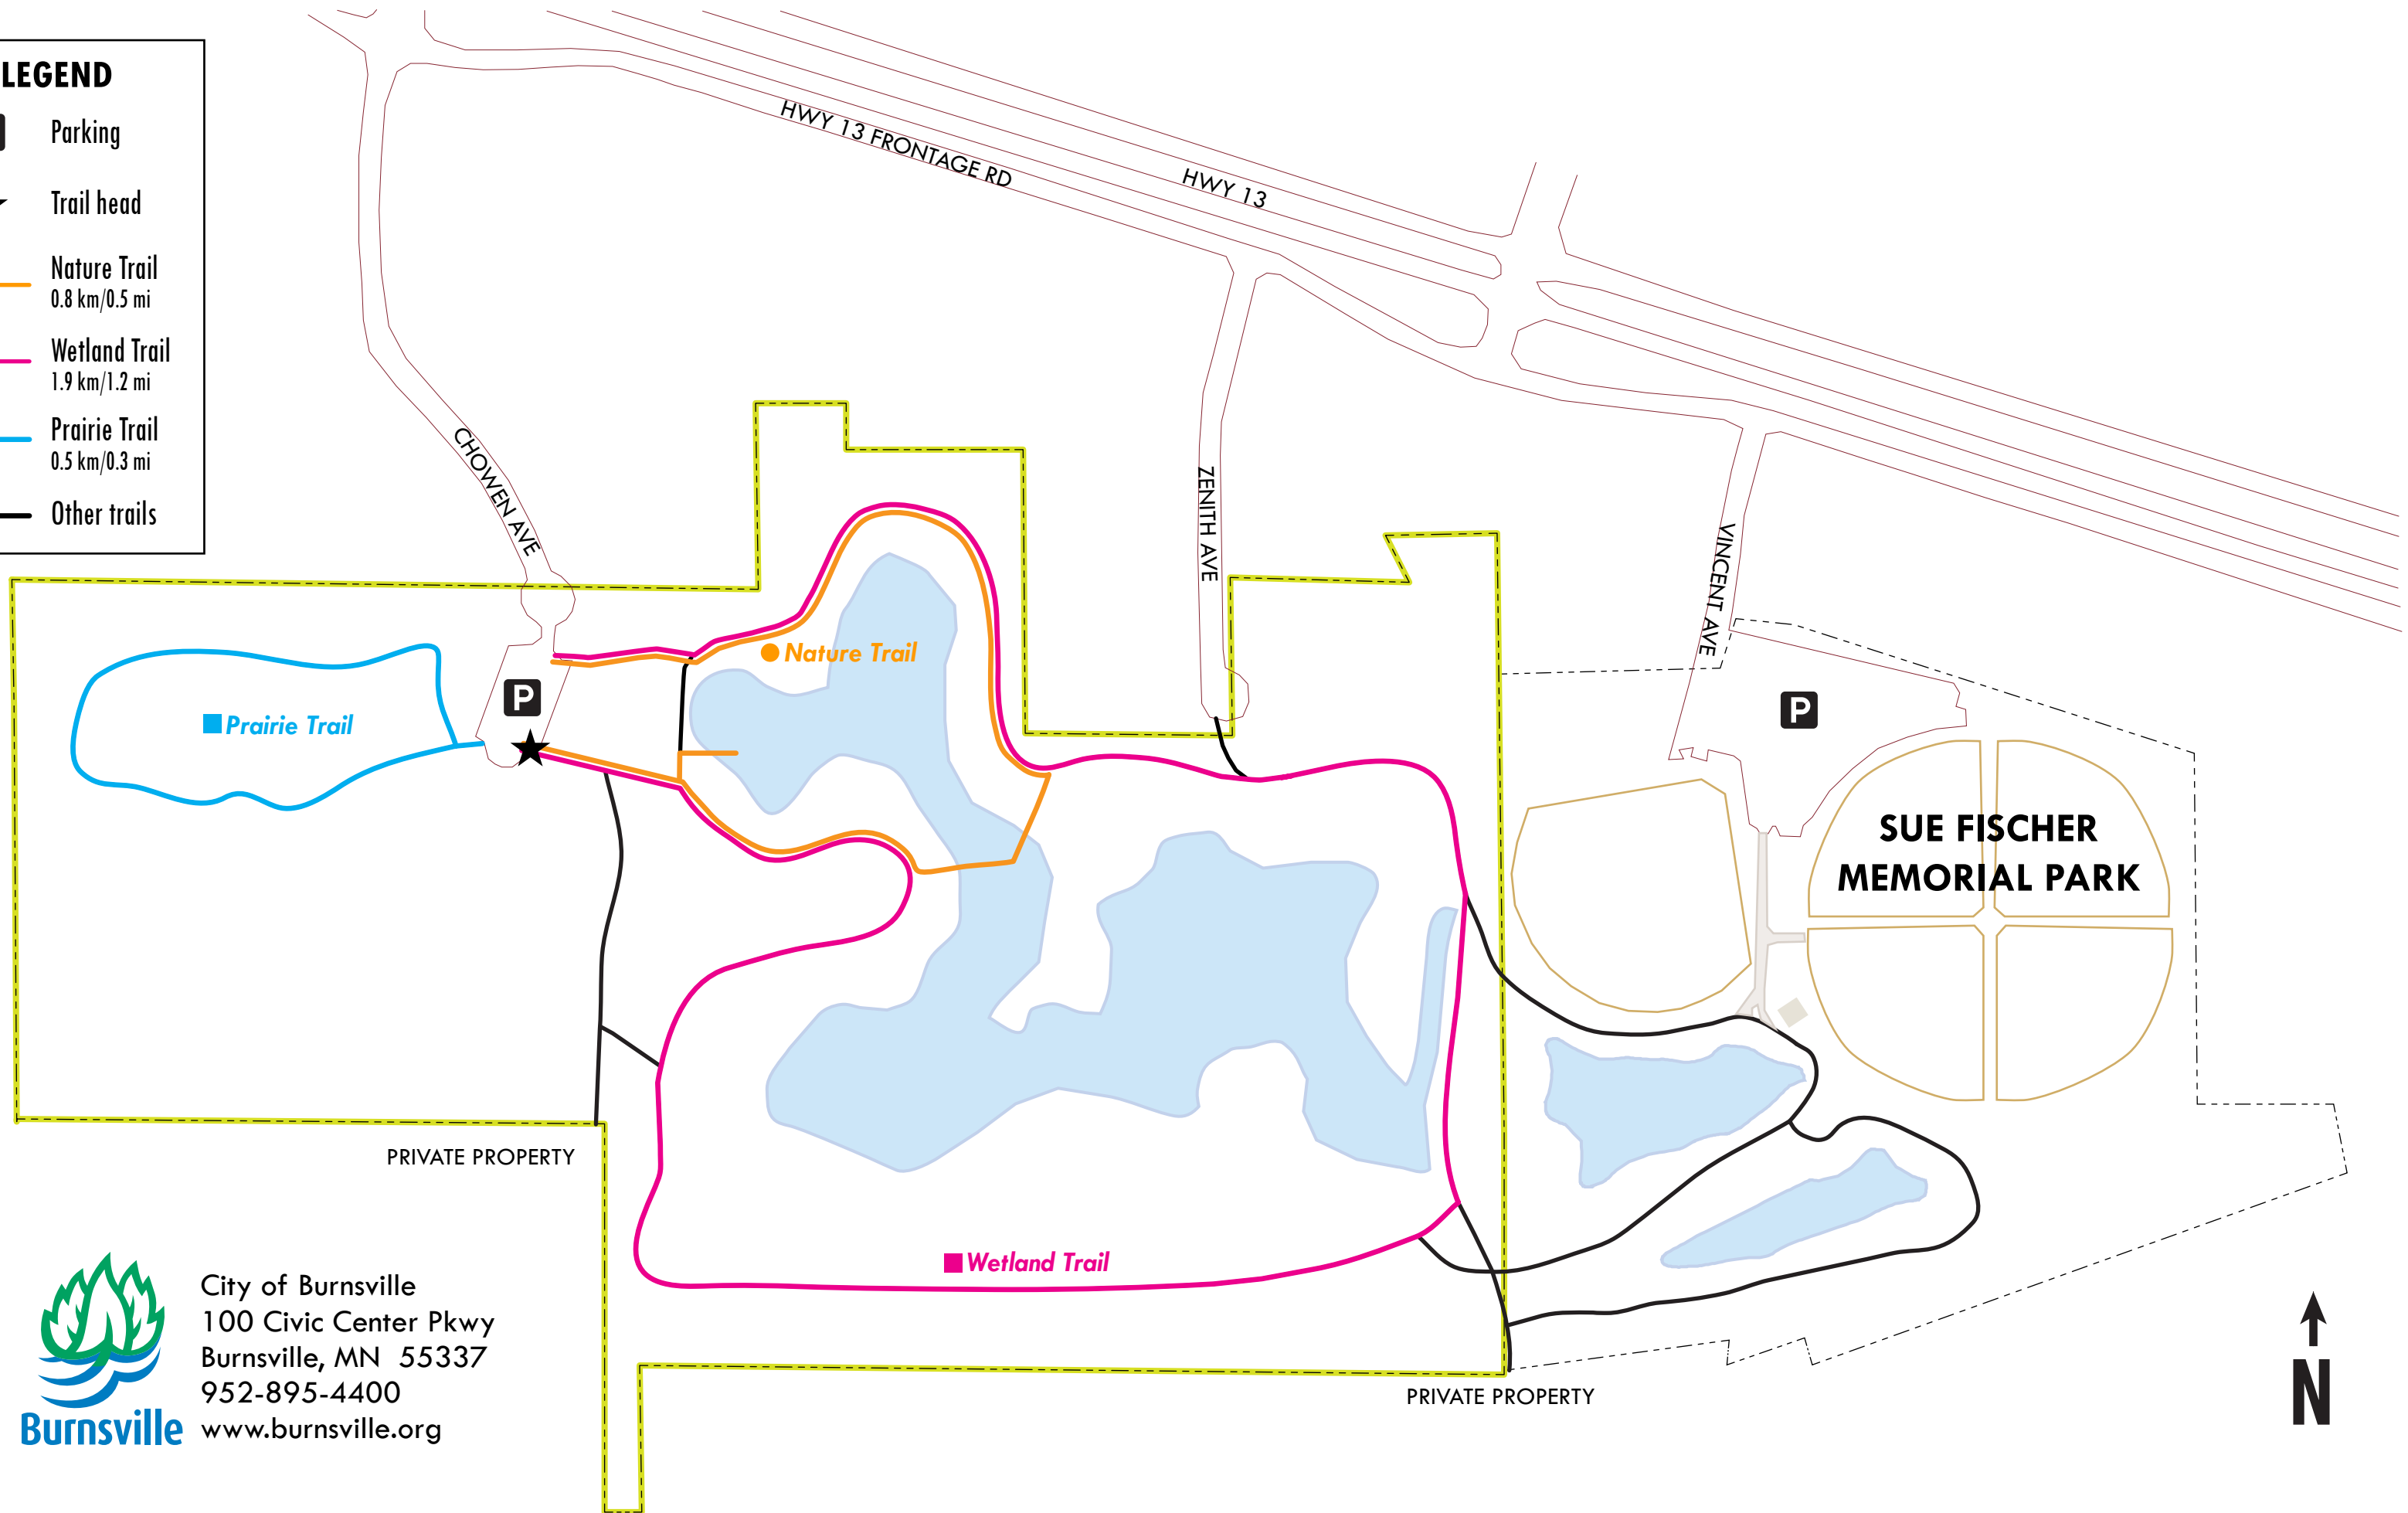

Rudy L. Kraemer Nature Preserve

LEGEND

- Parking
- Trail head
- Nature Trail
0.8 km/0.5 mi
- Wetland Trail
1.9 km/1.2 mi
- Prairie Trail
0.5 km/0.3 mi
- Other trails

City of Burnsville
100 Civic Center Pkwy
Burnsville, MN 55337
952-895-4400
www.burnsville.org