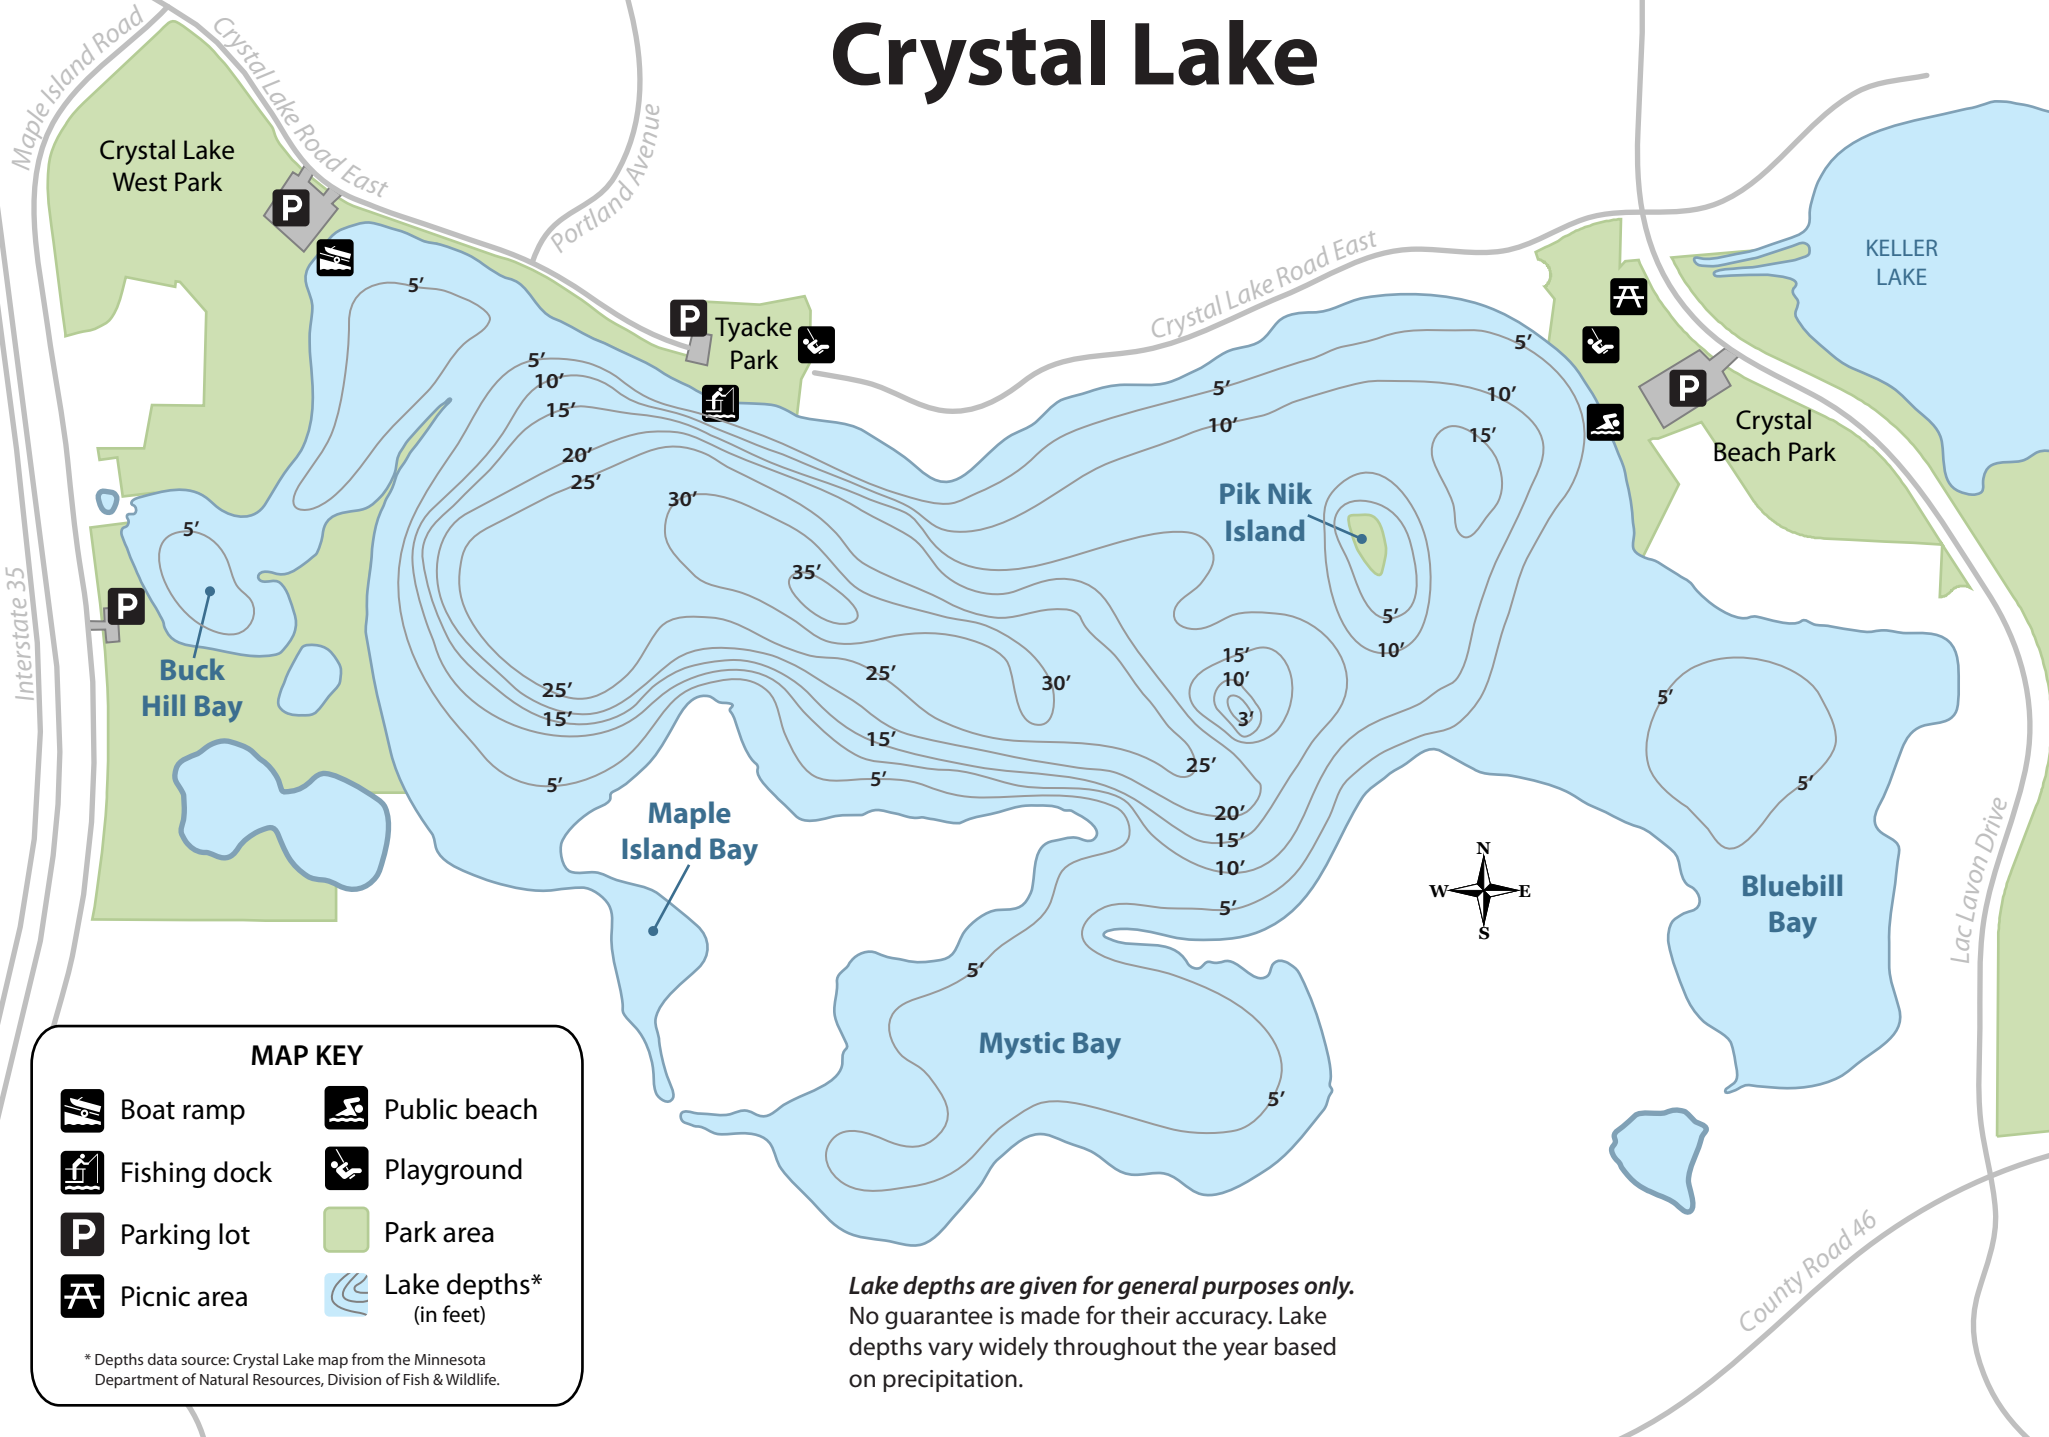

# Crystal Lake

### MAP KEY

- |  |              |  |                           |
|--|--------------|--|---------------------------|
|  | Boat ramp    |  | Public beach              |
|  | Fishing dock |  | Playground                |
|  | Parking lot  |  | Park area                 |
|  | Picnic area  |  | Lake depths*<br>(in feet) |

\* Depths data source: Crystal Lake map from the Minnesota Department of Natural Resources, Division of Fish & Wildlife.

*Lake depths are given for general purposes only. No guarantee is made for their accuracy. Lake depths vary widely throughout the year based on precipitation.*